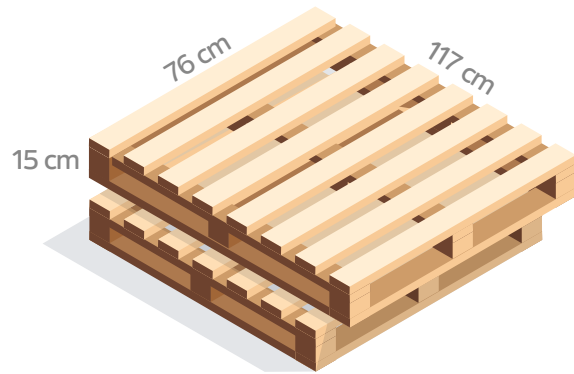

**Palet Kullanılan  
Ürün Grupları**

Vana Kutuları

**Product Series  
in The Pallet**

Valve Boxes

Blank lined area for notes, consisting of 20 horizontal grey bars.